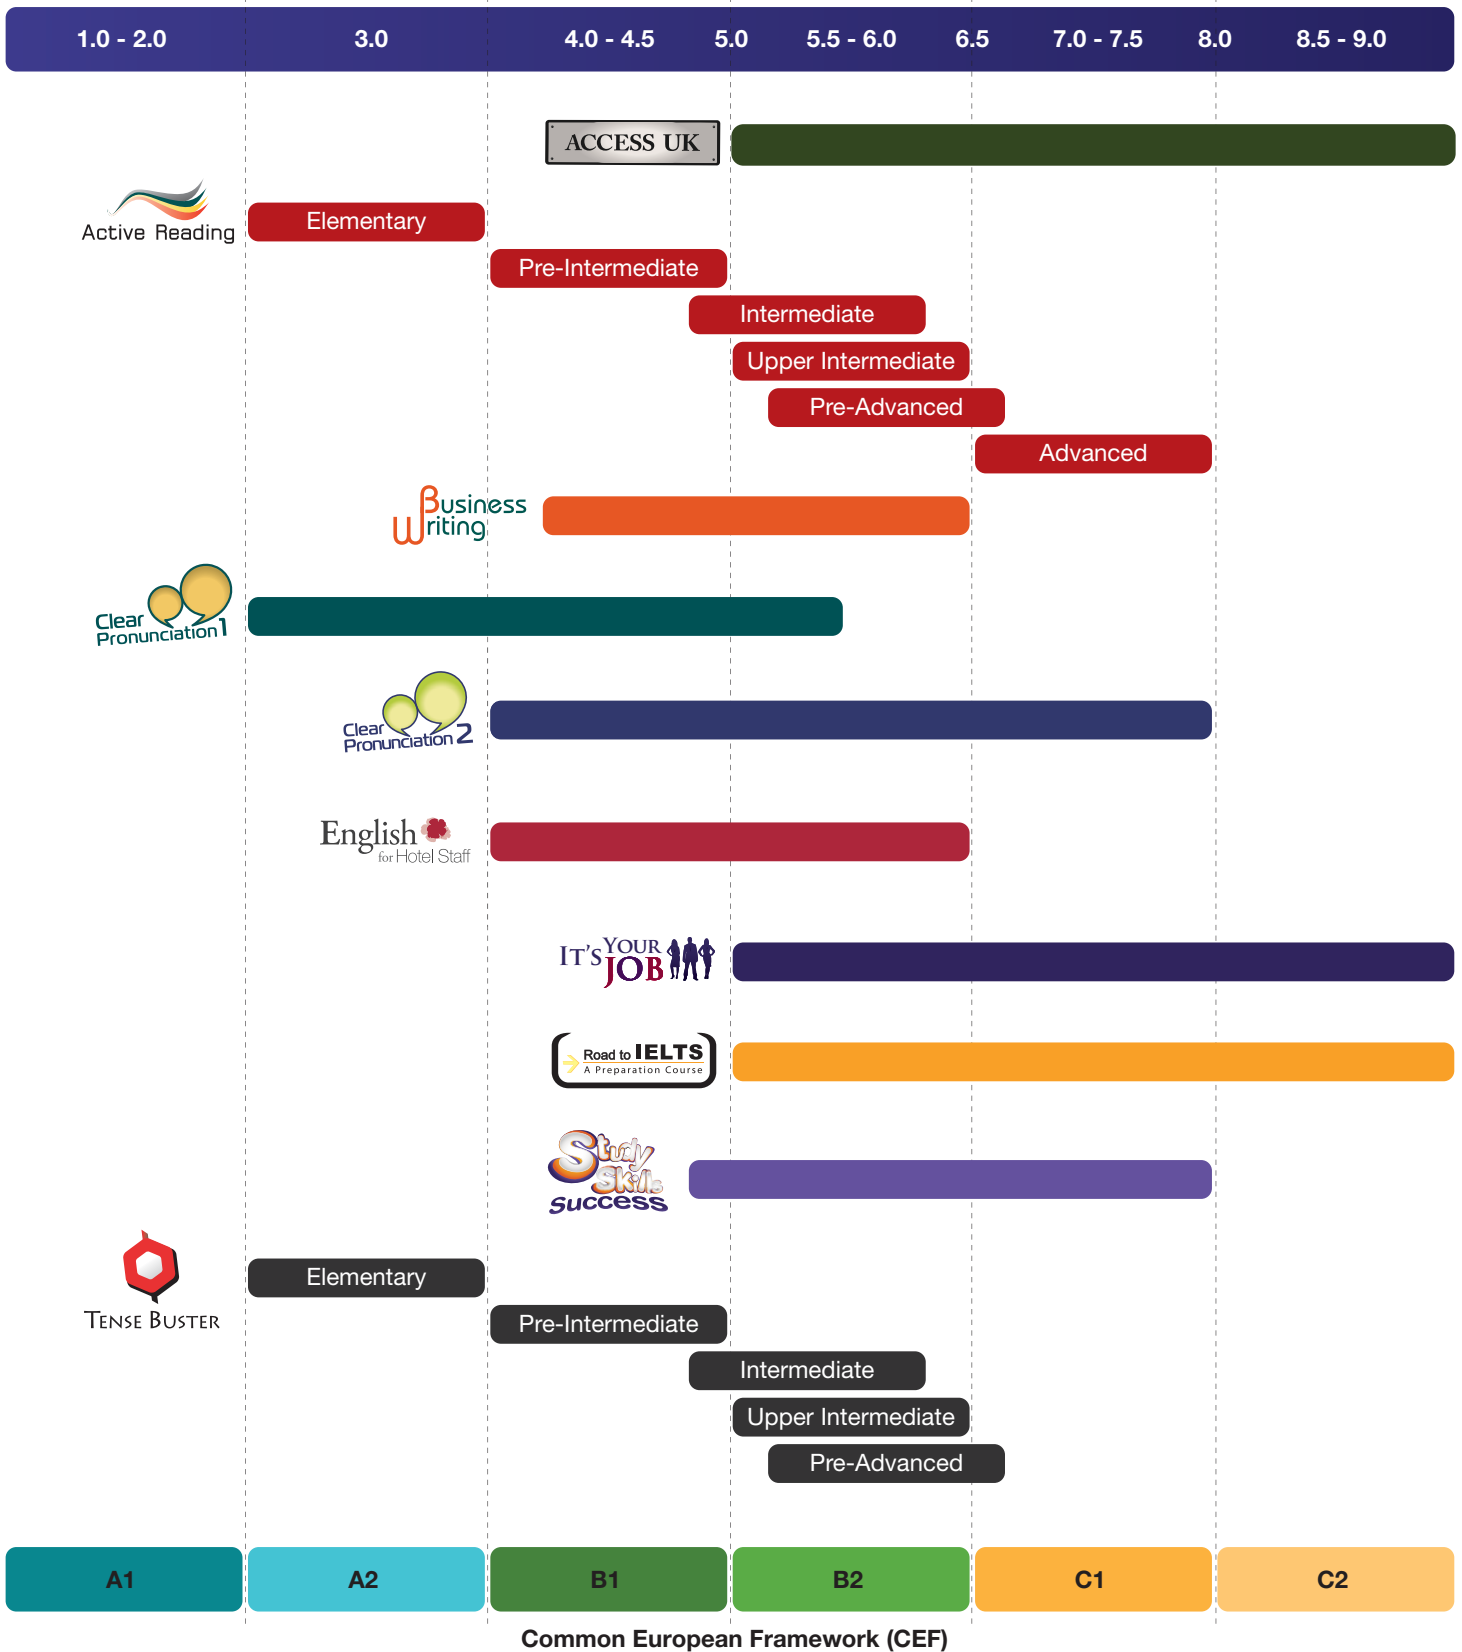

IELTS band scores & CEF level scale for Clarity programs

Below are the approximate IELTS band scores and approximate CEF levels that correspond with the Clarity programs. Learners can benefit the most from these programs if they have attained the levels as listed.

IELTS Overall Band Scores

Common European Framework (CEF)