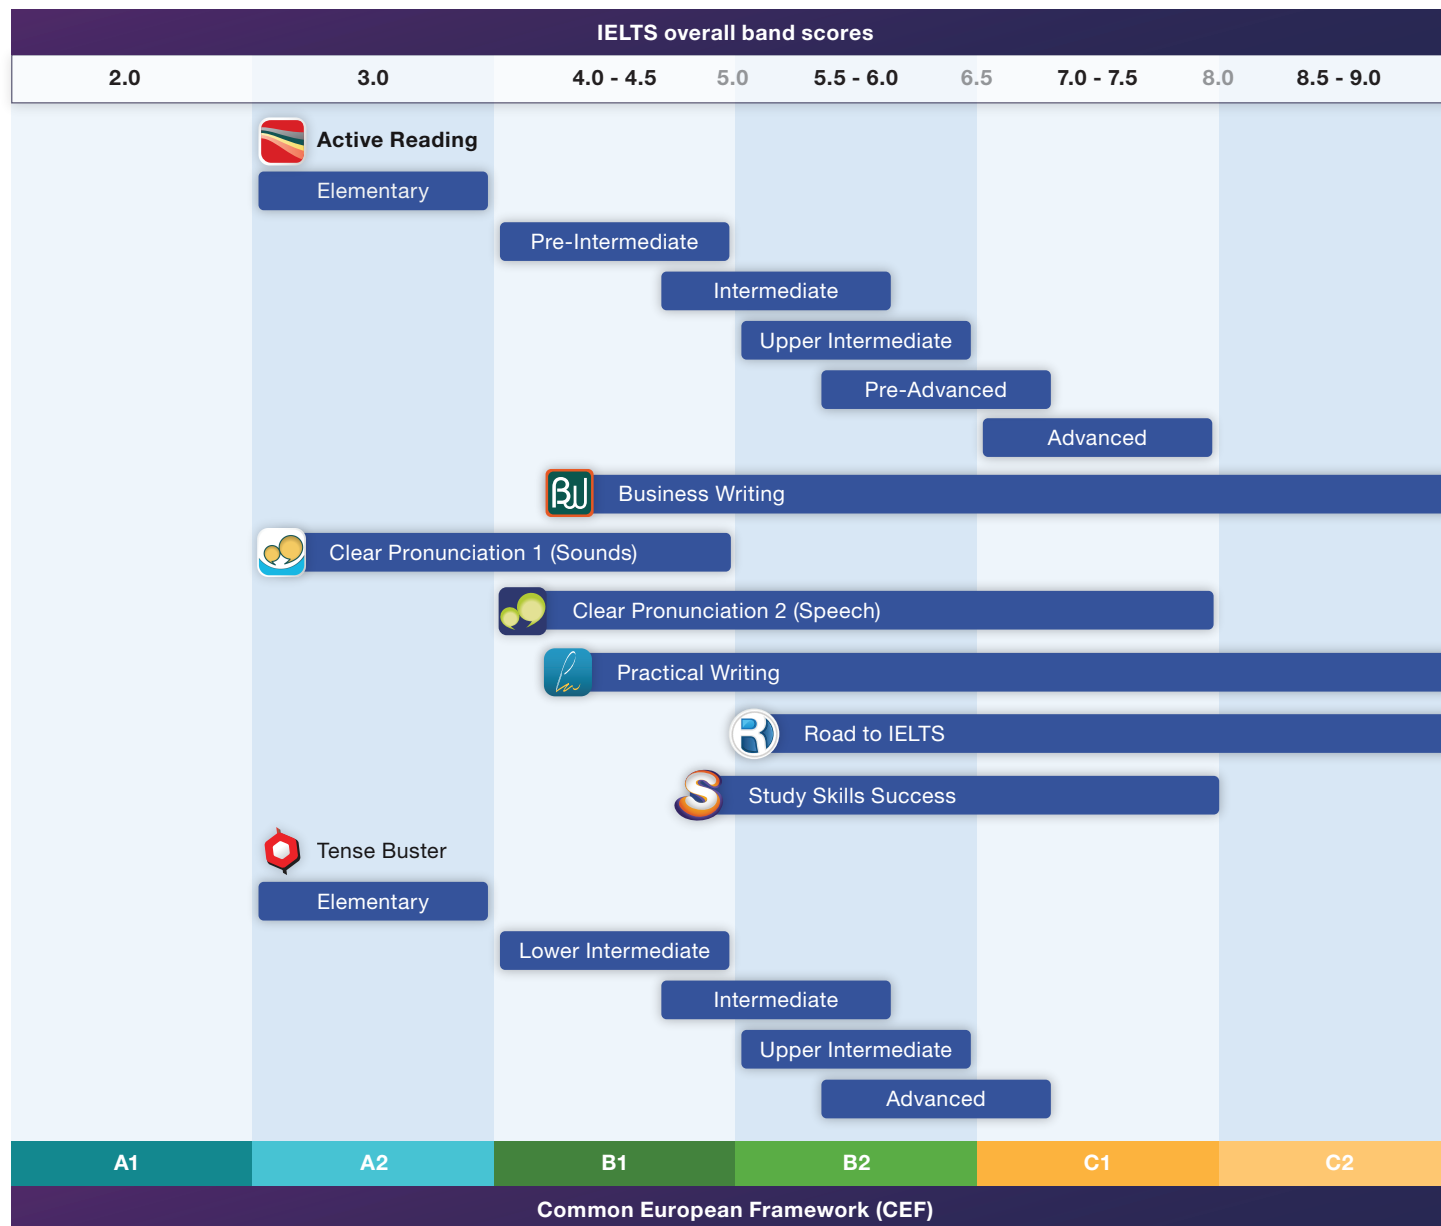

Below are the approximate IELTS band scores and CEF (Common European Framework) levels that correspond with the ClarityEnglish programs. Learners can benefit the most from these programs if they have attained the levels as listed.

Comparing IELTS band scores and TOEFL scores with CEF levels

CEF level	IELTS band score	TOEFL iBT score
A1	2.0	N/A
A2	3.0	40-56
B1	4.0	57-86
	4.5	
	5.0	
B2	5.5	87-109
	6.0	
	6.5	
C1	7.0	110-120
	7.5	
	8.0	
C2	8.5	N/A
	9.0	